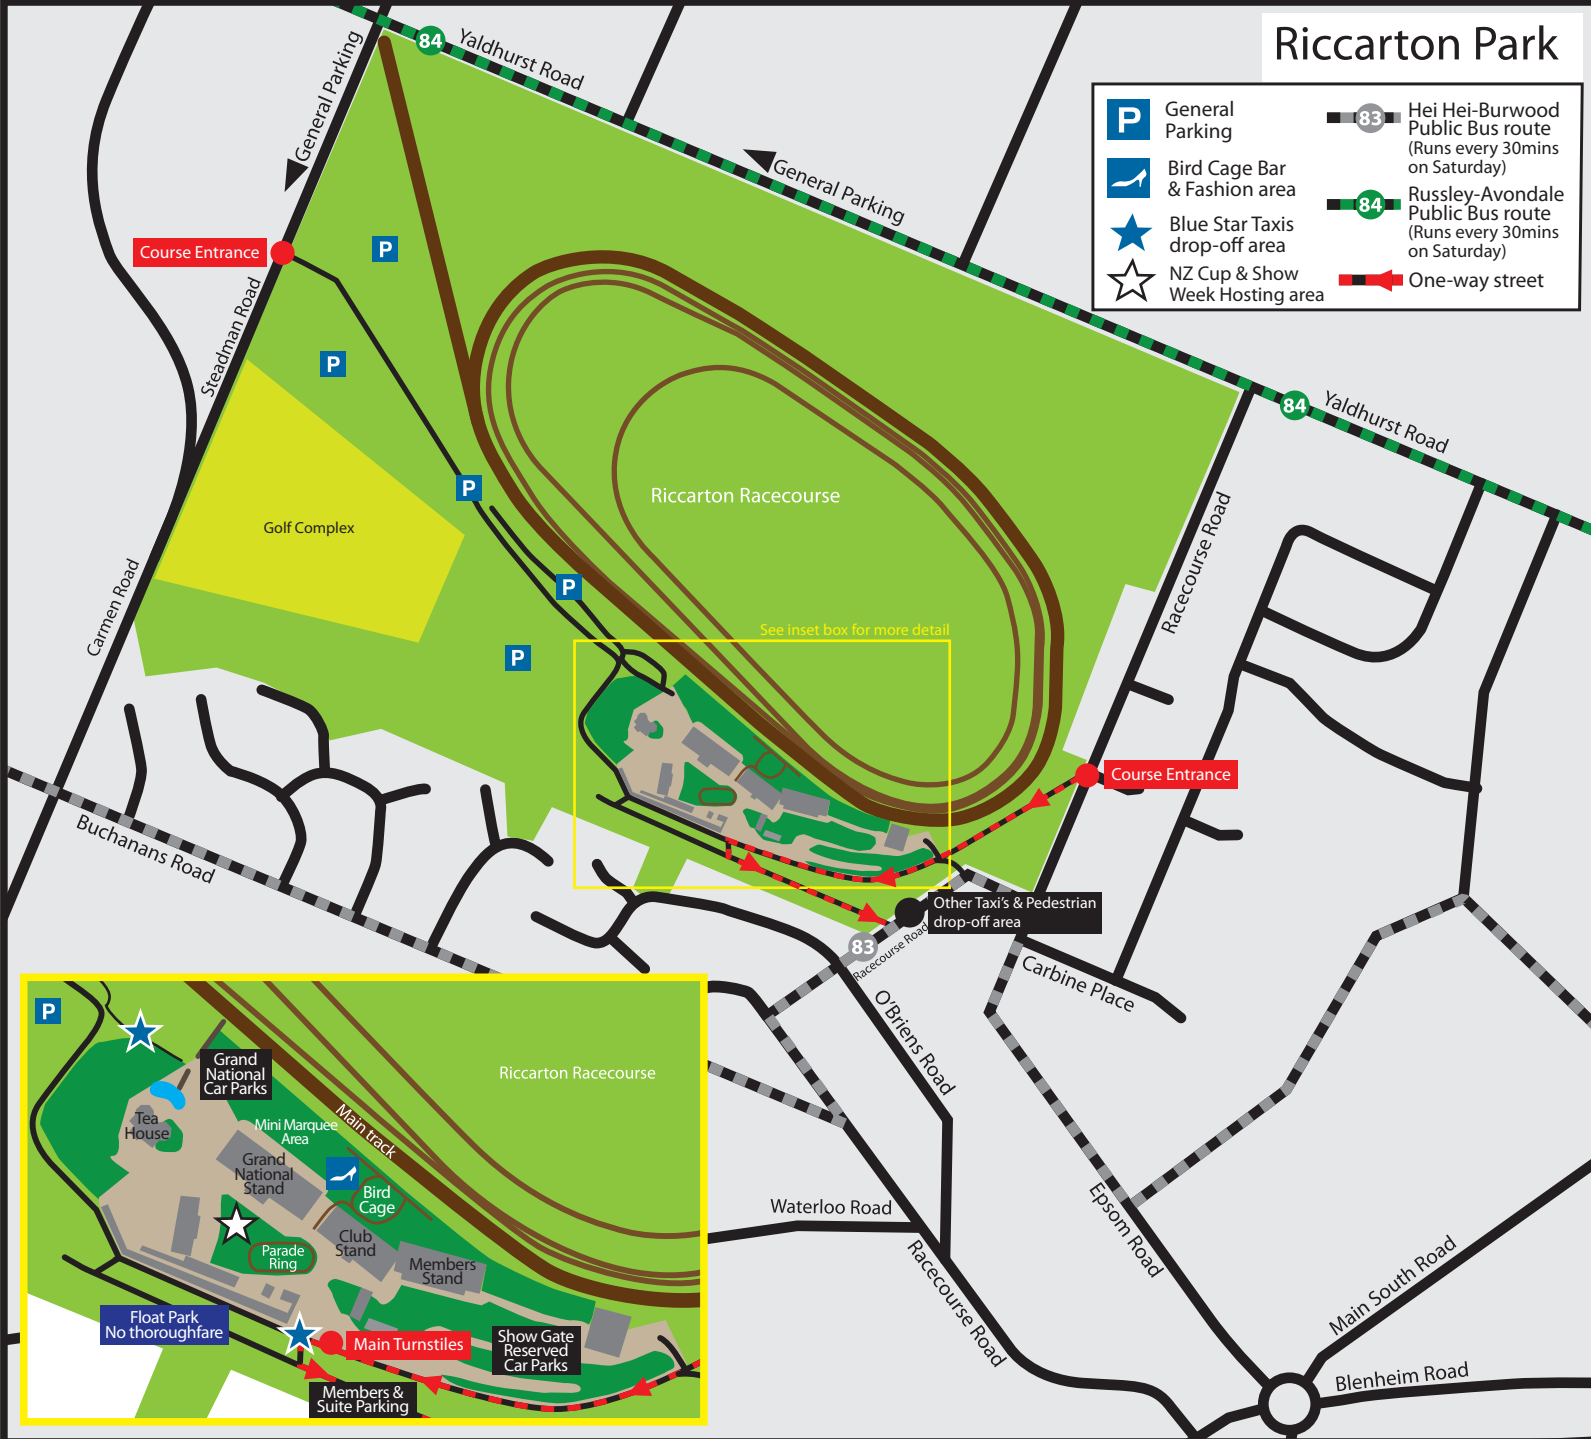

Riccarton Park

-  General Parking
-  Bird Cage Bar & Fashion area
-  Blue Star Taxis drop-off area
-  NZ Cup & Show Week Hosting area
-  83 Hei Hei-Burwood Public Bus route (Runs every 30mins on Saturday)
-  84 Russley-Avondale Public Bus route (Runs every 30mins on Saturday)
-  One-way street

Course Entrance

P

P

P

P

P

Riccarton Racecourse

Golf Complex

See inset box for more detail

Course Entrance

Other Taxi's & Pedestrian drop-off area

83

P

Riccarton Racecourse

Grand National Car Parks

Tea House

Mini Marquee Area

Grand National Stand

Parade Ring

Club Stand

Members Stand

Float Park No thoroughfare

Main Turnstiles

Show Gate Reserved Car Parks